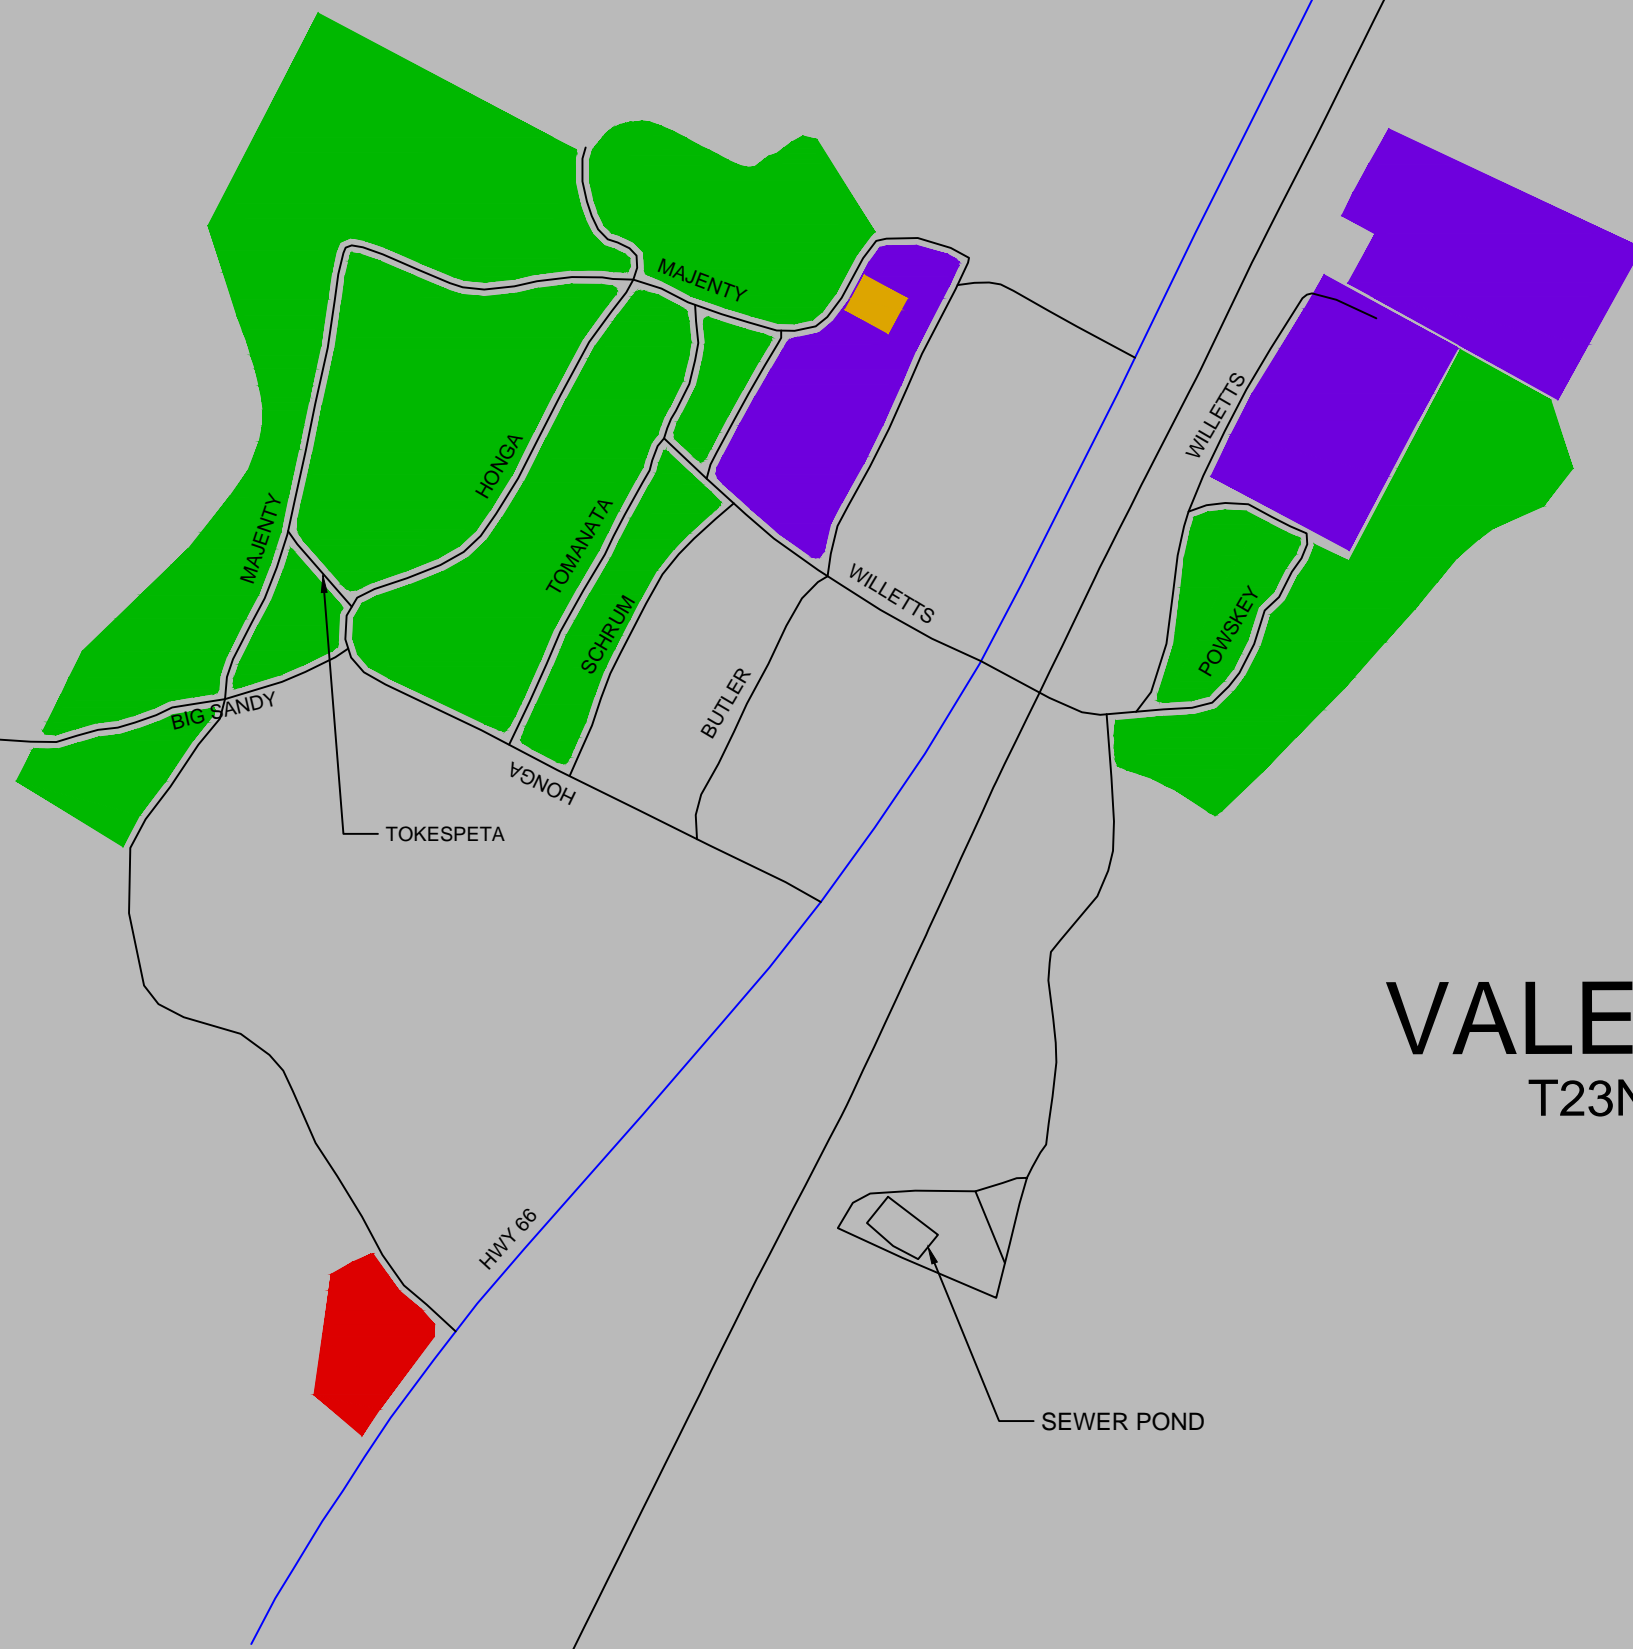

Valentine

VALENTINE

T23N, R13W

LEGEND

-  UNDEVELOPED OPEN SPACE
-  RESIDENTIAL
-  COMMERCIAL
-  GOVERNMENT FACILITIES
-  HISTORICAL
- MAJOR ROADWAY
- MINOR ROADWAY
- RAILROAD

V:\52873\active\187310165\civil\exhibit\Final Draft Set\11-23-09\10165-ex008.dwg
2009-11-24 03:35PM By: jreston